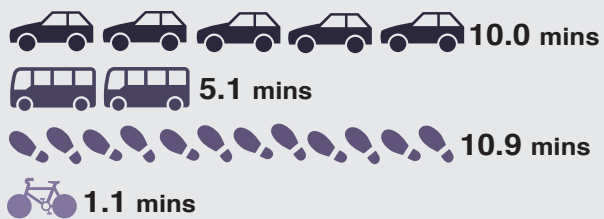

TAKE THE LONG WAY HOME

commuting times for different modes of transportation

DANIELLE'S DAILY COMMUTE

COMMUTING TIMES AROUND THE WORLD

DANIELLE'S COMMUTE

CANADA'S COMMUTE

AUSTRALIA'S COMMUTE

ROMANIA'S COMMUTE

MOST FREQUENTLY USED TRANSPORTATION MODES THROUGHOUT CANADA