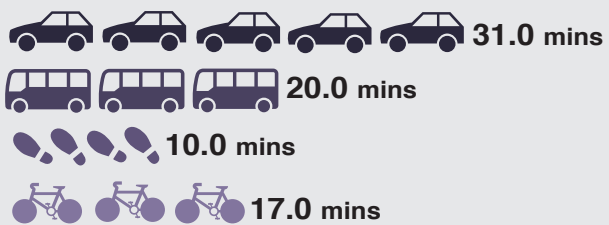

TAKE THE LONG WAY HOME

commuting times for different modes of transportation

DANIELLE'S DAILY COMMUTE

COMMUTING TIMES AROUND THE WORLD

DANIELLE'S COMMUTE

CANADA'S COMMUTE

AUSTRALIA'S COMMUTE

ROMANIA'S COMMUTE

MOST FREQUENTLY USED TRANSPORTATION MODES THROUGHOUT CANADA