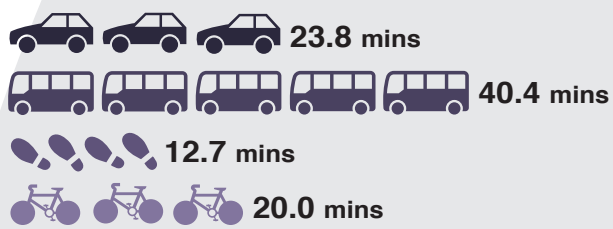

TAKE THE LONG WAY HOME

commuting times for different modes of transportation

DANIELLE'S DAILY COMMUTE

COMMUTING TIMES AROUND THE WORLD

DANIELLE'S COMMUTE

CANADA'S COMMUTE

AUSTRALIA'S COMMUTE

ROMANIA'S COMMUTE

MOST FREQUENTLY USED TRANSPORTATION MODES THROUGHOUT CANADA