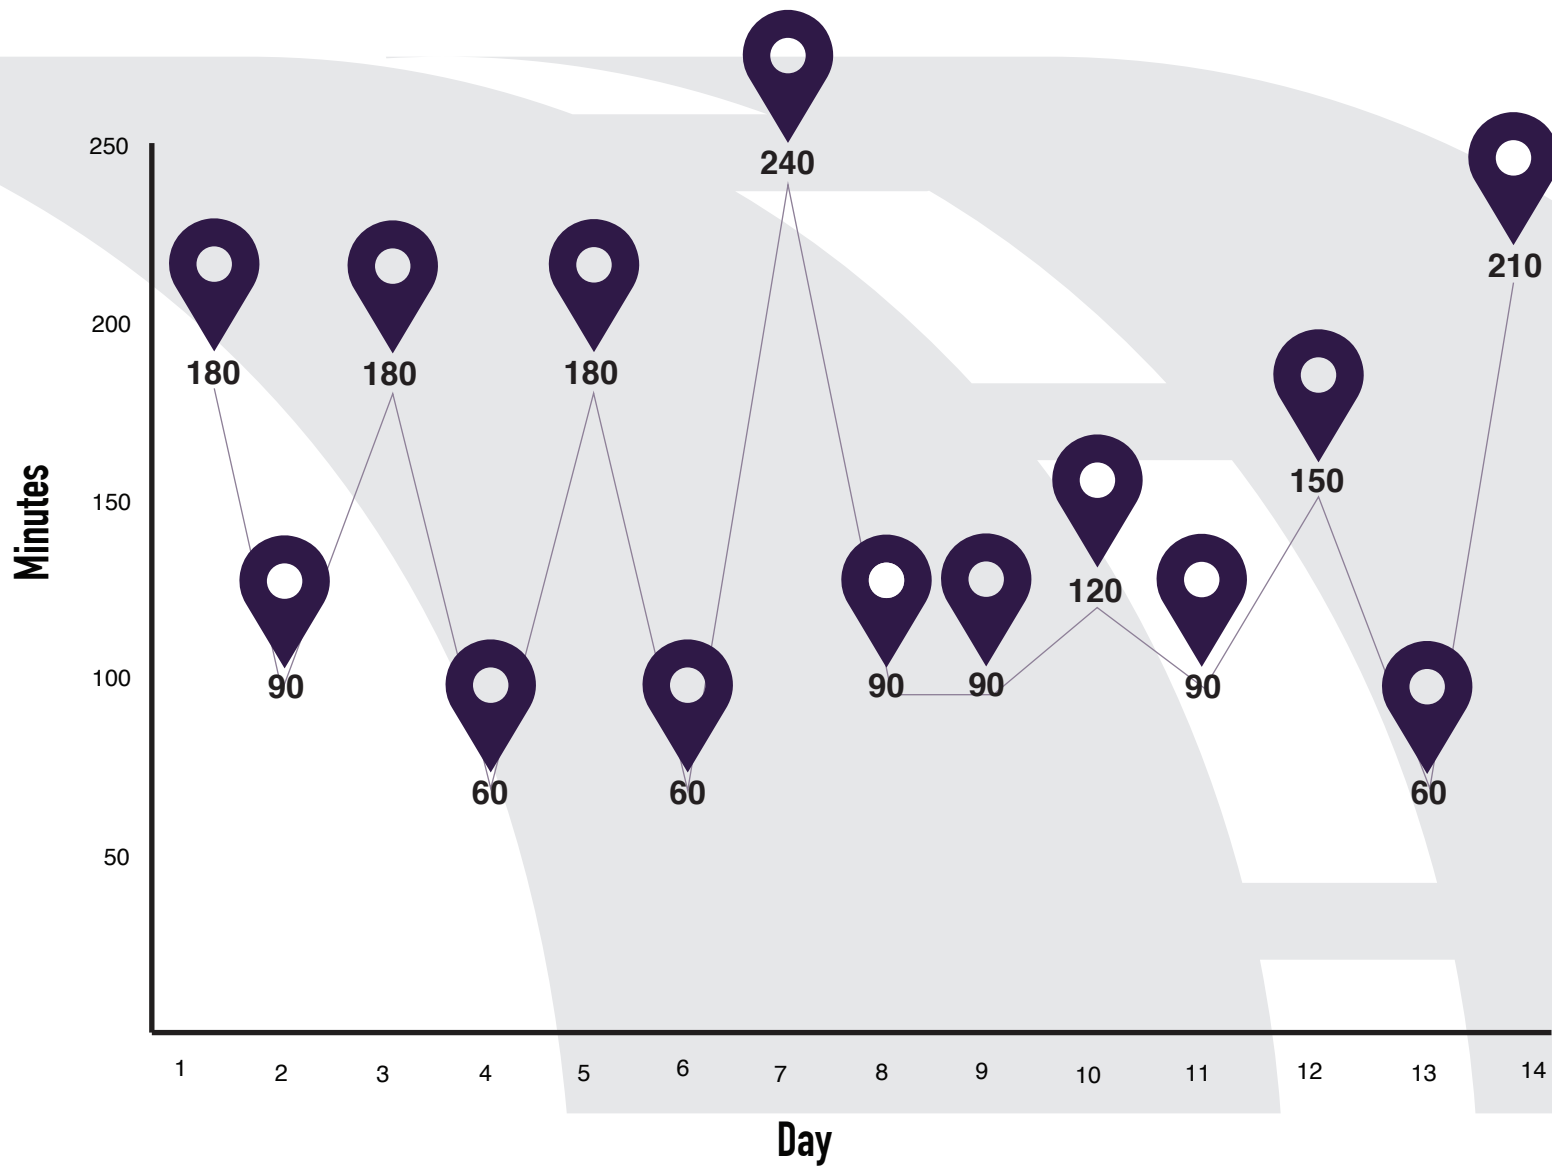

TAKE THE LONG WAY HOME

commuting times for different modes of transportation

DANIELLE'S DAILY COMMUTE

COMMUTING TIMES AROUND THE WORLD

DANIELLE'S COMMUTE

CANADA'S COMMUTE

AUSTRALIA'S COMMUTE

ROMANIA'S COMMUTE

MOST FREQUENTLY USED TRANSPORTATION MODES THROUGHOUT CANADA